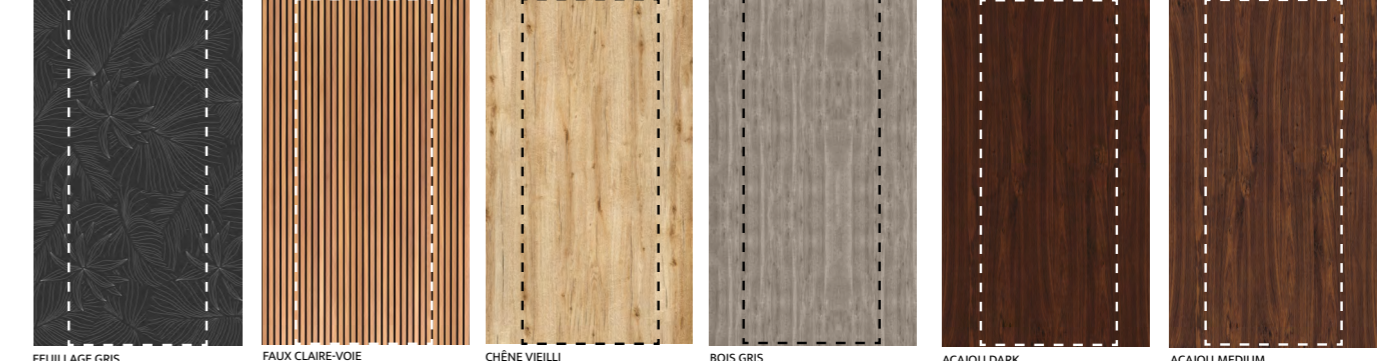

100x255cm

CARREAUX CIMENT REF. CIM301ST4100255

Collection NATUREL

100x255cm et 150x255cm

FEUILLAGE BRUN 100 : REF. FLO501ST4100255 150 : REF. FLO501ST4150255
 FEUILLAGE VERT 100 : REF. FLO502ST4100255 150 : REF. FLO502ST4150255
 JUNGLÉ 100 : REF. FLO503ST4100255 150 : REF. FLO503ST4150255
 TROPIQUES 100 : REF. FLO504ST4100255 150 : REF. FLO504ST4150255
 DESSIN TROPICAL 100 : REF. FLO505ST4100255 150 : REF. FLO505ST4150255
 FEUILLES DORÉES 100 : REF. FLO506ST4100255 150 : REF. FLO506ST4150255